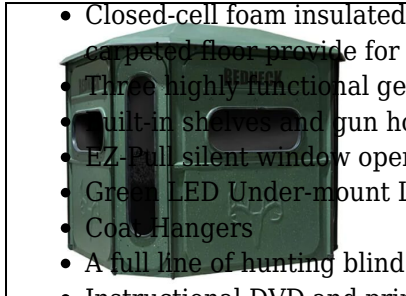

- 2" roof overhang and window drip edge help keep rain off the windows
- Closed-cell foam insulated ceiling, acoustical foam covered walls, and high-density foam pad underneath marine-carpeted floor provide for superior sound control and insulation
- Three highly functional gear consoles pre-installed to help organize your hunting gear
- Built-in shelves and gun holders
- EZ-Pull silent window opening system for horizontal windows
- Green LED Under-mount Light
- Coat Hangers
- A full line of hunting blind accessories is available to enhance your hunting experience
- Instructional DVD and printed instructions included

Redneck Blinds The Big Country Platinum 360° 6X7 Box Blind

[Read More](#)

SKU: Big Country

Price: \$3699.99

Categories: [Redneck Blinds](#)

Product Description

Redneck Blinds The Big Country Platinum 360° 6X7 Box Blind

Special Note:

- The 6x7 Box Blind is not available on Blind Sled
- The 6x7 Box Blind requires a MANDATORY Support Bracket with all elevated Stands & Platforms
- The new one-piece EDPM automotive rubber window gaskets featuring a slip coat allow windows to open quietly without sticking.
- In addition, new HDPE adjustable window tension knobs are included on horizontal windows. Combined with our new one-piece foam gaskets, the 2025 blinds feature even better scent and moisture control.